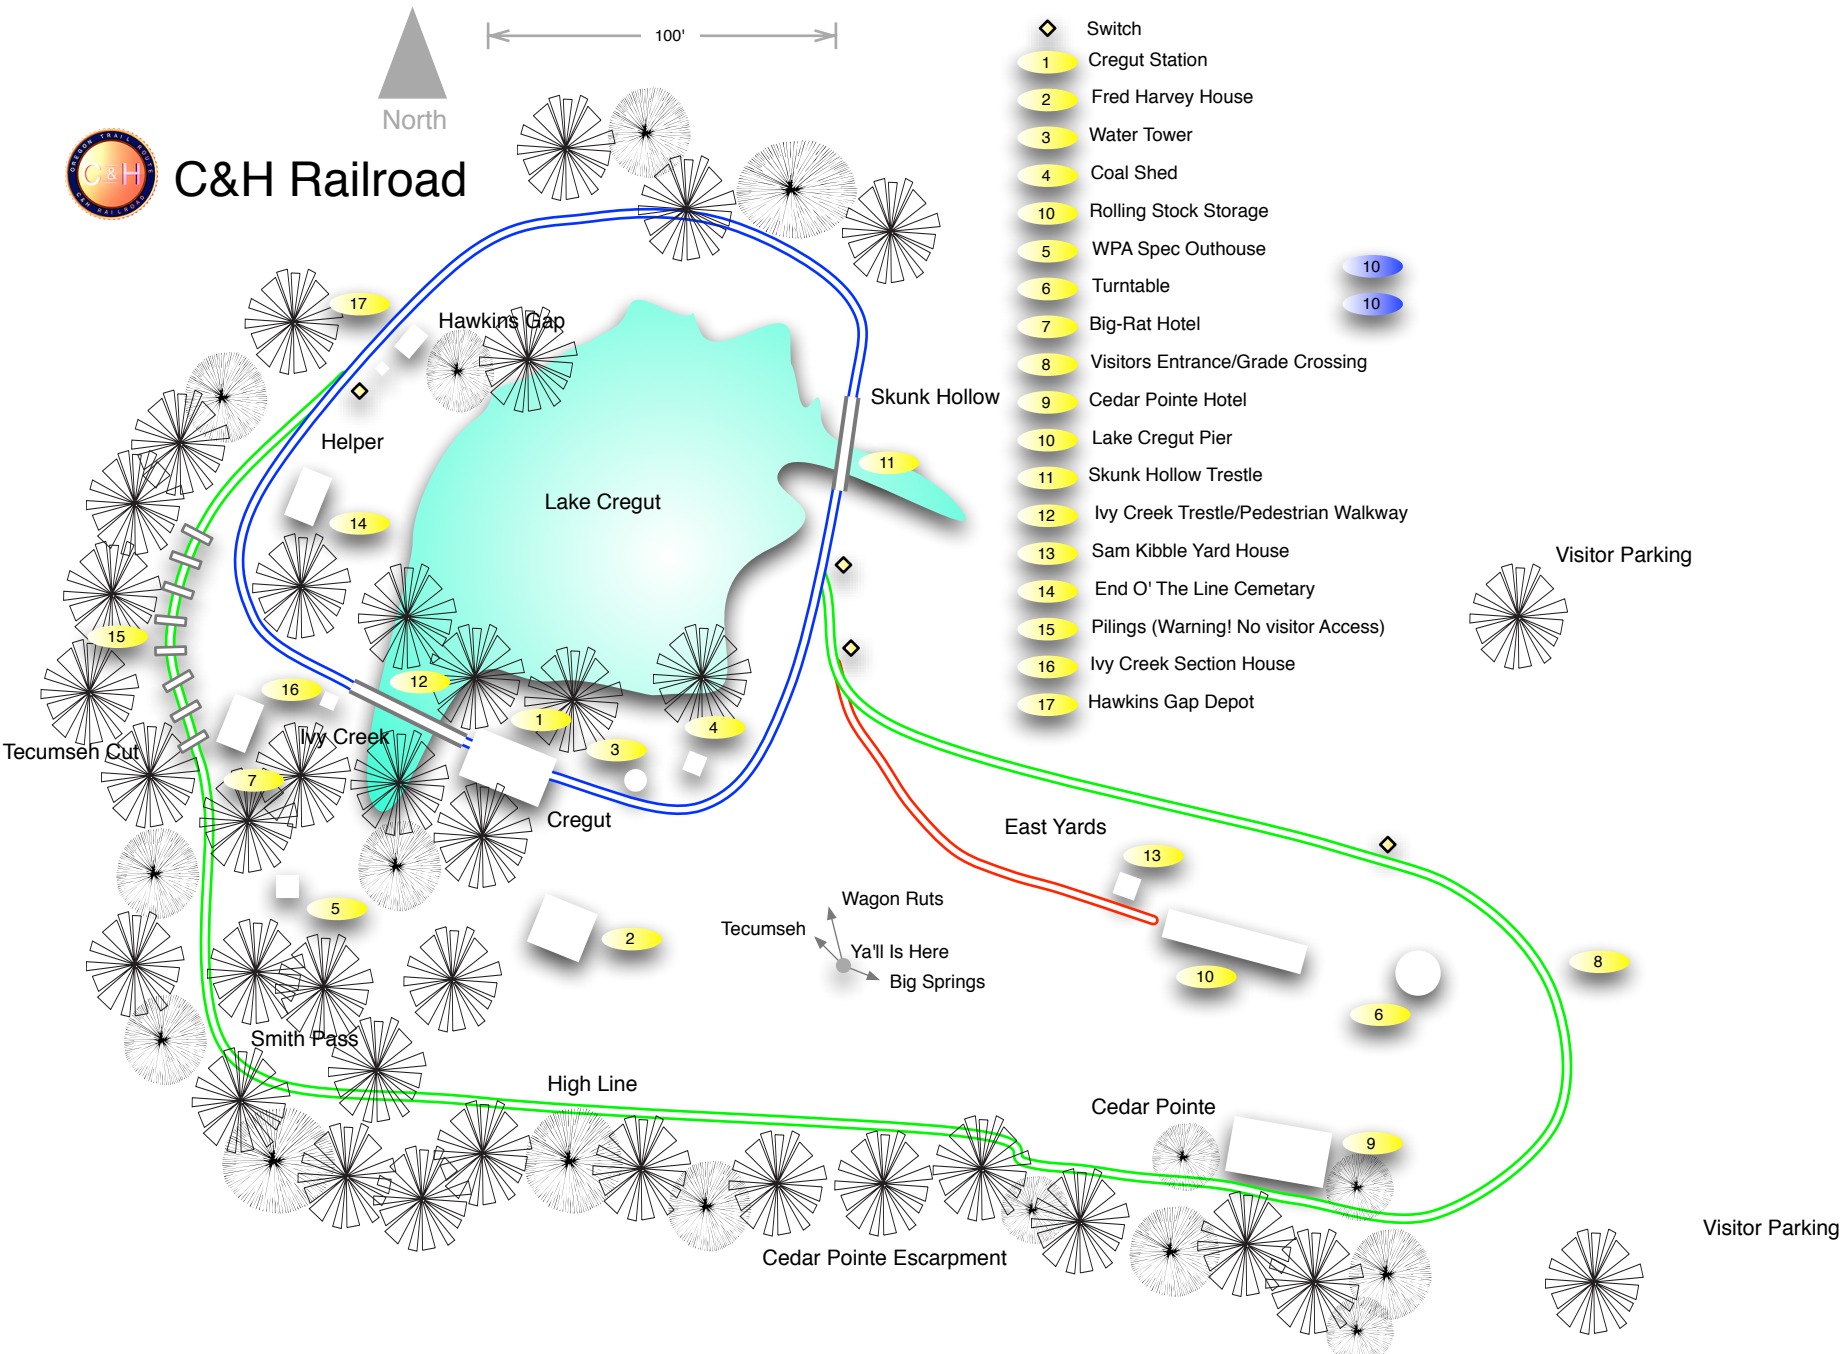

C&H Railroad

100'

- ◇ Switch
- 1 Cregut Station
- 2 Fred Harvey House
- 3 Water Tower
- 4 Coal Shed
- 10 Rolling Stock Storage
- 5 WPA Spec Outhouse
- 6 Turntable
- 7 Big-Rat Hotel
- 8 Visitors Entrance/Grade Crossing
- 9 Cedar Pointe Hotel
- 10 Lake Cregut Pier
- 11 Skunk Hollow Trestle
- 12 Ivy Creek Trestle/Pedestrian Walkway
- 13 Sam Kibble Yard House
- 14 End O' The Line Cemetary
- 15 Pilings (Warning! No visitor Access)
- 16 Ivy Creek Section House
- 17 Hawkins Gap Depot

10
10

Visitor Parking

Visitor Parking

Tecumseh Cut

Ivy Creek

Cregut

Smith Pass

High Line

Cedar Pointe Escarpment

East Yards

Cedar Pointe

Skunk Hollow

Hawkins Gap

Helper

Tecumseh

Wagon Ruts

Ya'll Is Here

Big Springs