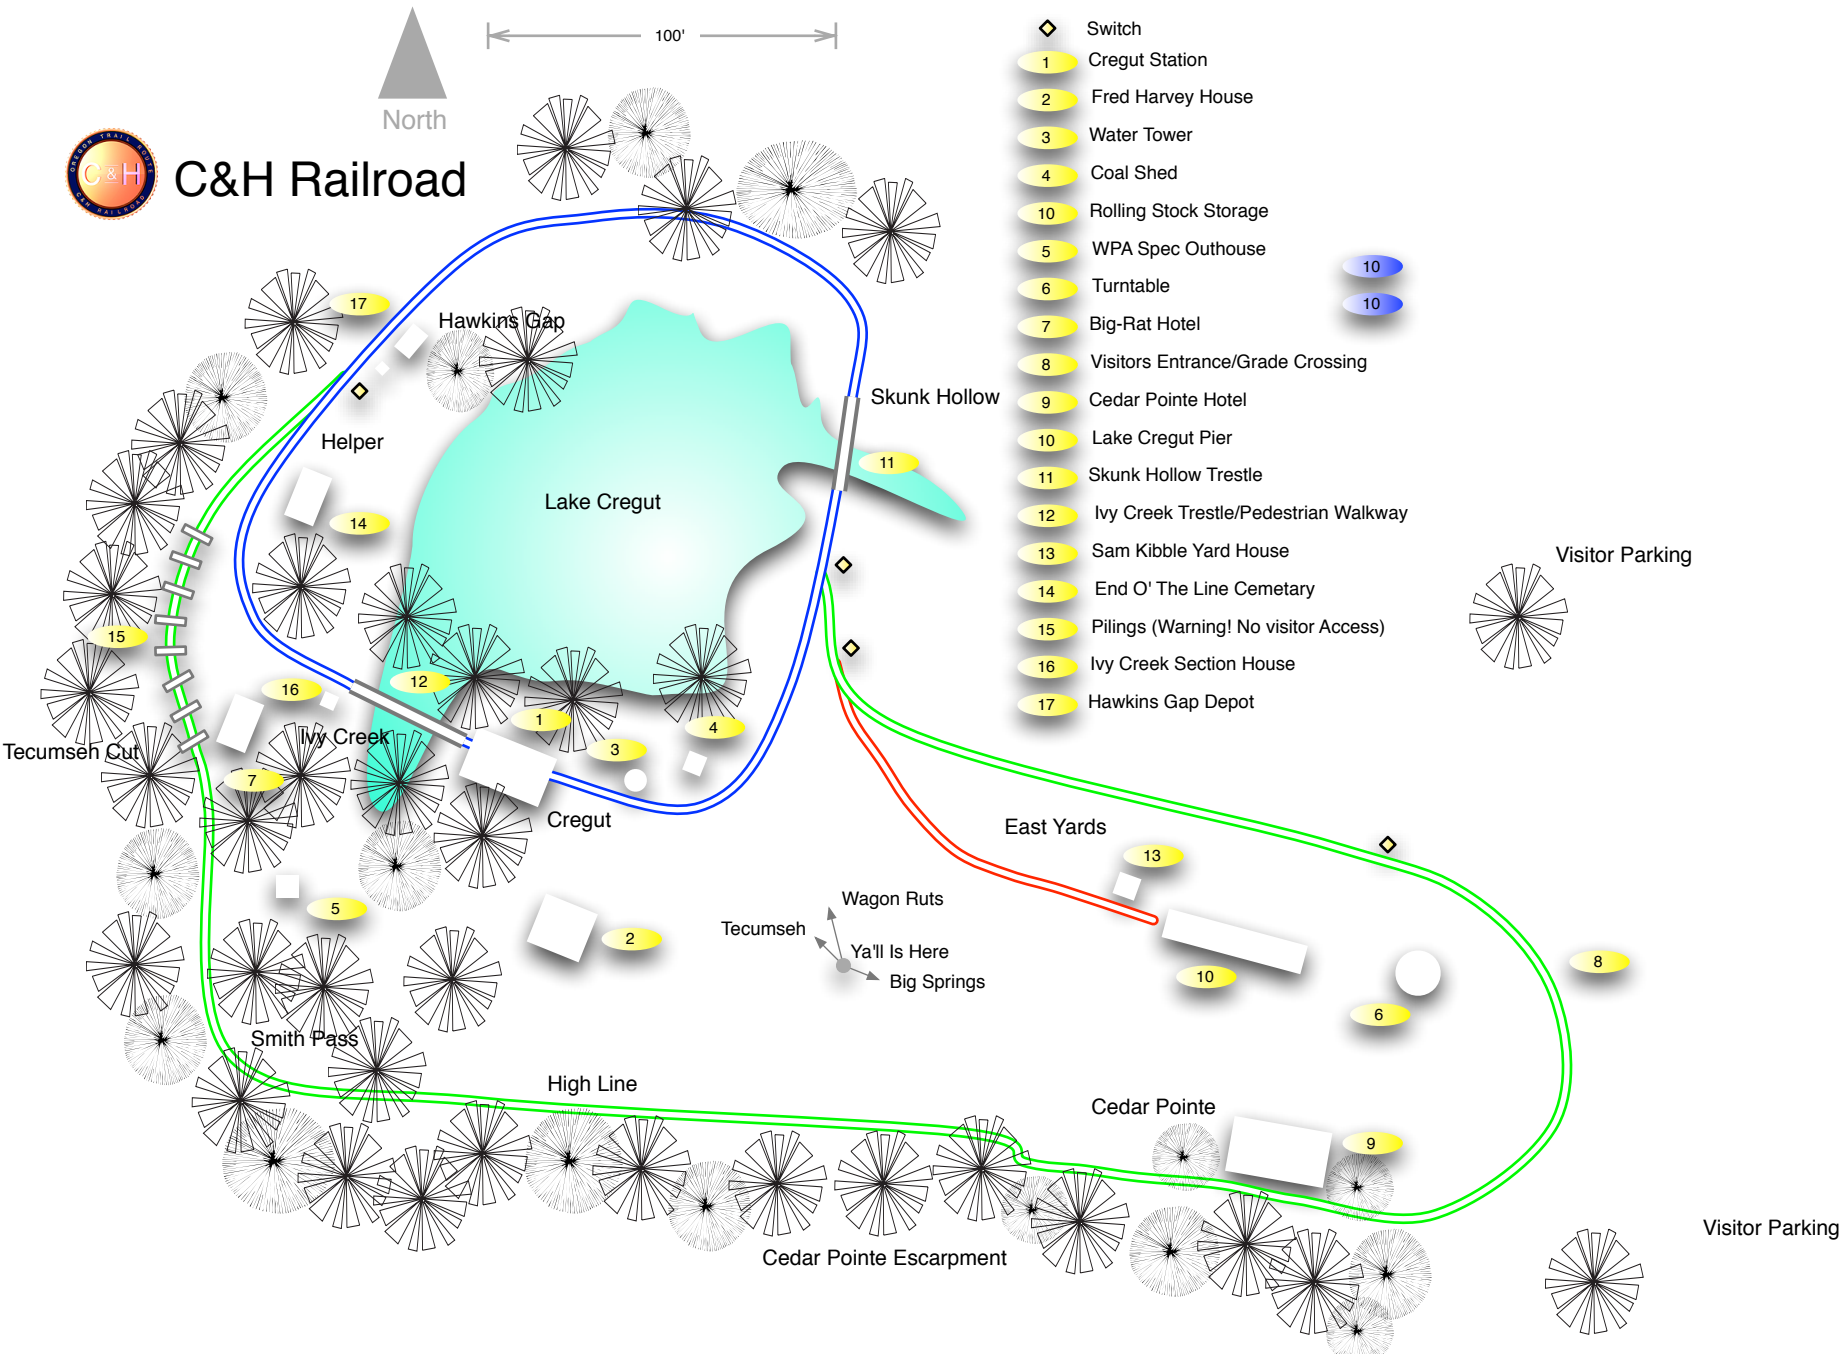

C&H Railroad

100'

- ◇ Switch
- 1 Cregut Station
- 2 Fred Harvey House
- 3 Water Tower
- 4 Coal Shed
- 10 Rolling Stock Storage
- 5 WPA Spec Outhouse
- 6 Turntable
- 7 Big-Rat Hotel
- 8 Visitors Entrance/Grade Crossing
- 9 Cedar Pointe Hotel
- 10 Lake Cregut Pier
- 11 Skunk Hollow Trestle
- 12 Ivy Creek Trestle/Pedestrian Walkway
- 13 Sam Kibble Yard House
- 14 End O' The Line Cemetary
- 15 Pilings (Warning! No visitor Access)
- 16 Ivy Creek Section House
- 17 Hawkins Gap Depot

10
10

Visitor Parking

Visitor Parking